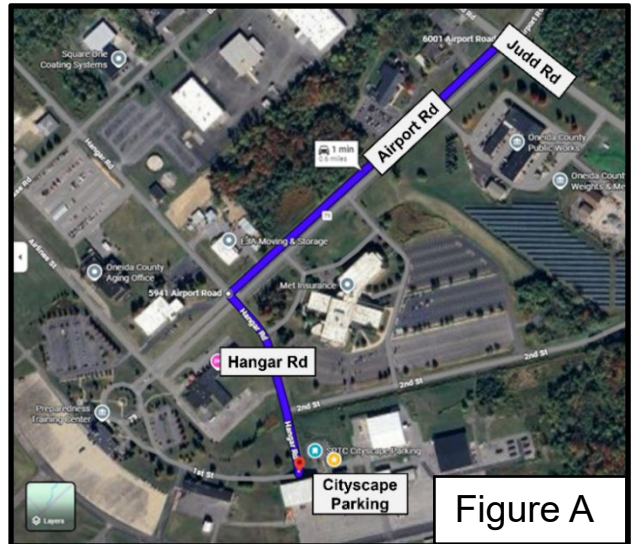

# SPTC Cityscape Parking Lot Directions

Enter QR Code into GPS (see Figure A)

Figure A

- |  |  |
|--|--|
| <p>1. *If on Airport Rd</p> <ul style="list-style-type: none"> <li>• Continue straight through Judd Rd intersection</li> </ul> | <p>1. *If on Judd Rd</p> <ul style="list-style-type: none"> <li>• Turn SW onto Airport Rd</li> </ul> |
| <p>2. Turn <b>LEFT</b> onto Hangar Rd</p>  |  |
| <p>3. Continue <b>STRAIGHT</b> until reaching the T-intersection</p>   |  |
| <p>4. Turn <b>LEFT</b> on to 1<sup>st</sup> St</p>   |  |
| <p>5. Take first <b>LEFT</b> into SPTC Cityscape Parking lot (see Figure B)</p>  |  |
| <p>6. Participant gate entrance is to the right of the main gate (see Figure C)</p>  |  |
| <ul style="list-style-type: none"> <li>• Gate will be unlocked, day of the exercise</li> </ul>                                 |  |

Figure B

Figure C